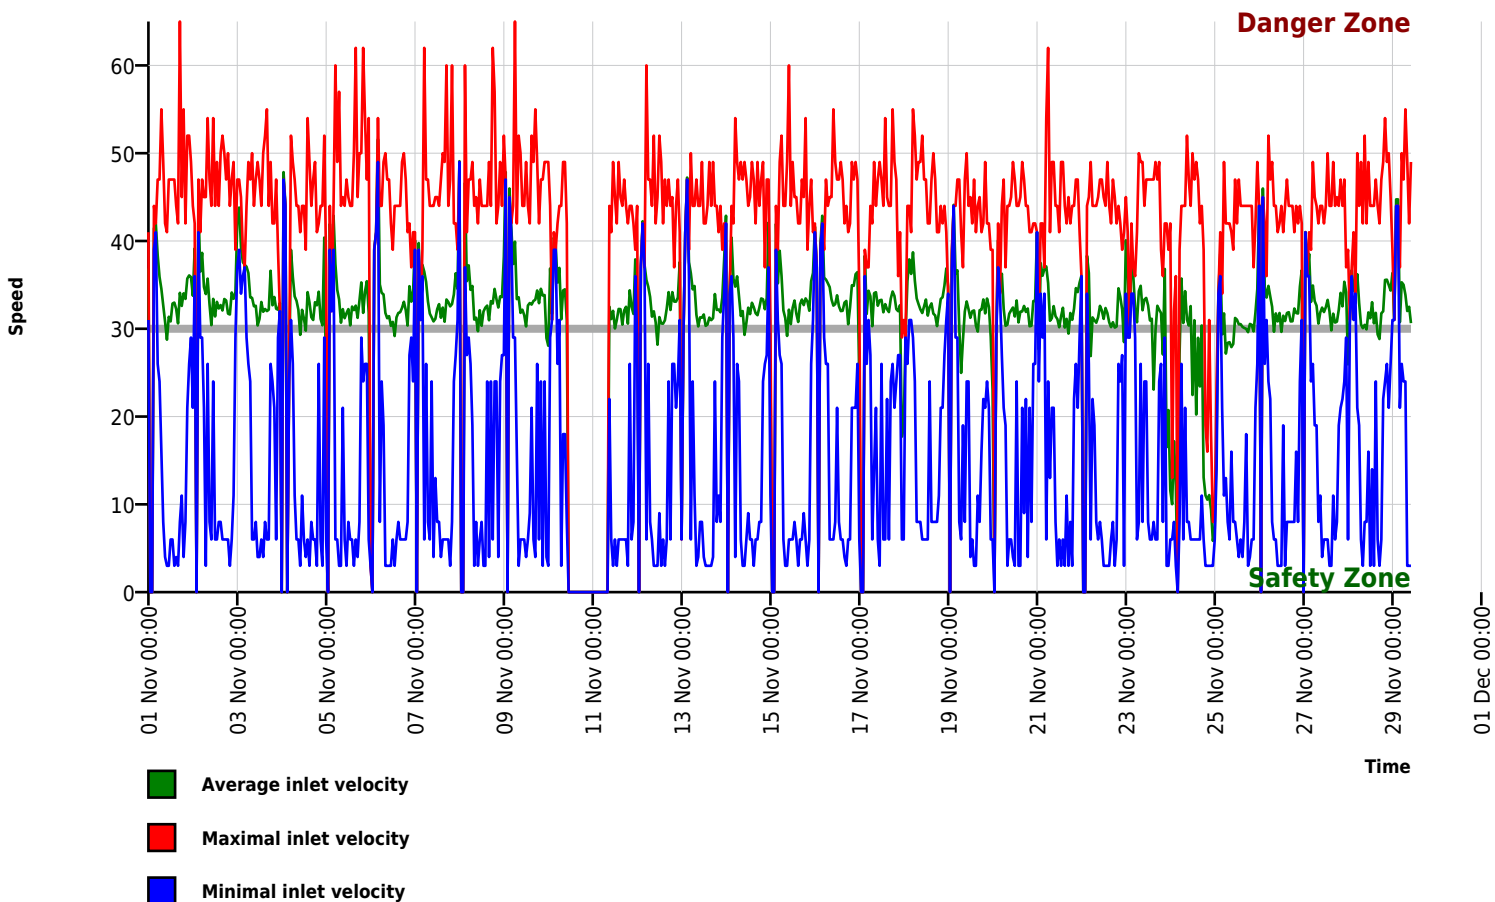

Author

Institution Padbury Parish Council
Department
Street
Postal Code
City Padbury
Country United Kingdom
Contact Padbury Parish Council
Phone
E-Mail padburyparishcouncil@gmail.com

Padbury Parish Council

Built with **DataCollect Webreporter** version 1.0 at 21/01/2025 16:08:07

Site

Name PAD3 - Main St.
Dir. Oncoming (name)
Dir. Outgoing (name)
Posted Speed Limit
Comment
Device type **DSD**

Time Range

Start Date 01/11/2024 00:00
End Date 29/11/2024 10:59
Days Mo, Tu, We, Th, Fr, Sa, Su
Time Interval 60 minutes
Time Frame / Day 00:00 - 23:59

Speed Diagram (Direction Oncoming)