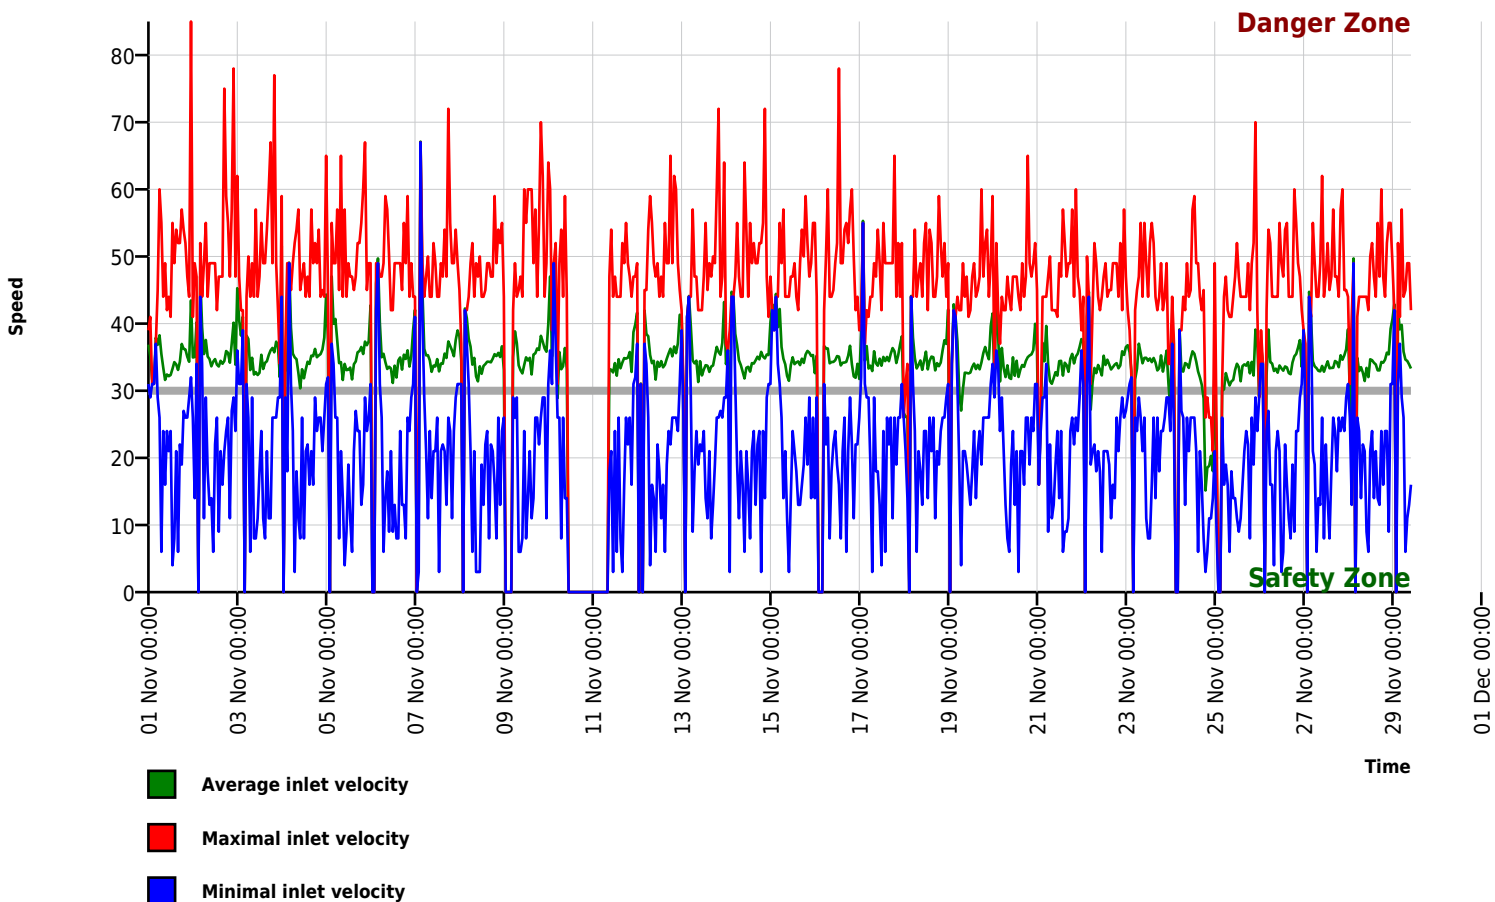

Author

Institution Padbury Parish Council
Department
Street
Postal Code
City Padbury
Country United Kingdom
Contact Padbury Parish Council
Phone
E-Mail padburyparishcouncil@gmail.com

Padbury Parish Council

Built with **DataCollect Webreporter** version 1.0 at 21/01/2025 16:08:07

Site

Name PAD3 - Main St.
Dir. Oncoming (name)
Dir. Outgoing (name)
Posted Speed Limit
Comment
Device type **DSD**

Time Range

Start Date 01/11/2024 00:00
End Date 29/11/2024 10:59
Days Mo, Tu, We, Th, Fr, Sa, Su
Time Interval 60 minutes
Time Frame / Day 00:00 - 23:59

Speed Diagram (Direction Outgoing)